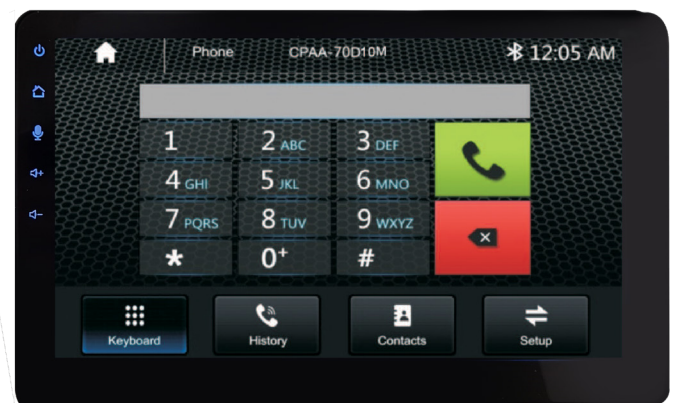

10" DISPLAY

10-000981 10" CAN DISPLAY

NAVITAS
VEHICLE SYSTEMS

The Navitas 10" LCD Display offers a comprehensive array of features, integrating entertainment, connectivity, safety, and control functionalities to enhance the driving experience and provide a more enjoyable and convenient journey.

- **Dashboard Functionality:** Display vehicle speed, direction switch position, and battery power remaining on a clear easy to read format
- **CAN Interface with Navitas Motor Controller:** Seamlessly connects and interacts with the Navitas motor controller through the Controller Area Network (CAN) protocol, allowing for display of speed, Direction, and fault identification
- **10" LCD Display:** Offers a high-resolution, vibrant display for clear and detailed visuals, enhancing user experience and visibility
- **Bluetooth Connectivity for Phone and Music:** Enables wireless connectivity for both hands-free calling and music streaming from compatible devices, providing convenience and a clutter-free experience while driving.
- **AM/FM Receiver:** Allows access to a wide range of radio stations, offering entertainment and information through traditional AM and FM frequencies.

10" DISPLAY

10-000981 10" CAN DISPLAY

NAVITAS
VEHICLE SYSTEMS

- **Apple CarPlay/Android Auto:** Integrates with smartphones, providing a user-friendly interface on the display for accessing compatible apps, navigation, messages, and more. It enhances the driving experience by enabling seamless interaction with smartphones while keeping focus on the road.
- **USB Input:** Allows for direct connection of USB devices such as flash drives or smartphones, enabling playback of media files and easy access to data.
- **Included Rear View Camera:** Enhances safety and convenience while reversing or parking by displaying a live feed from the rear-view camera directly on the LCD screen, aiding in better visibility and minimizing blind spots.