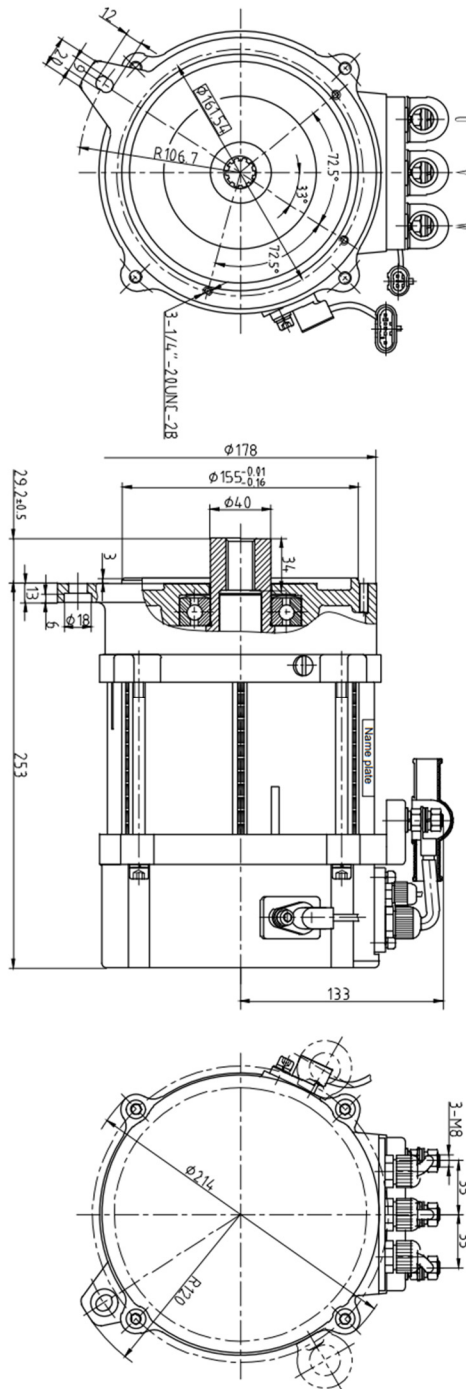

10-000815 4KW AC Motor

Note: Specifications are subject to change without notice.

Navitas Vehicle Systems Ltd.
500 Dotzert Court
Waterloo, Ontario N2L 6A7 Canada
Phone: 519-725-7871
Toll Free: 844-567-2499
Fax: 519-725-1645
www.navitasvehiclesystems.com
info@navitasvehiclesystems.com